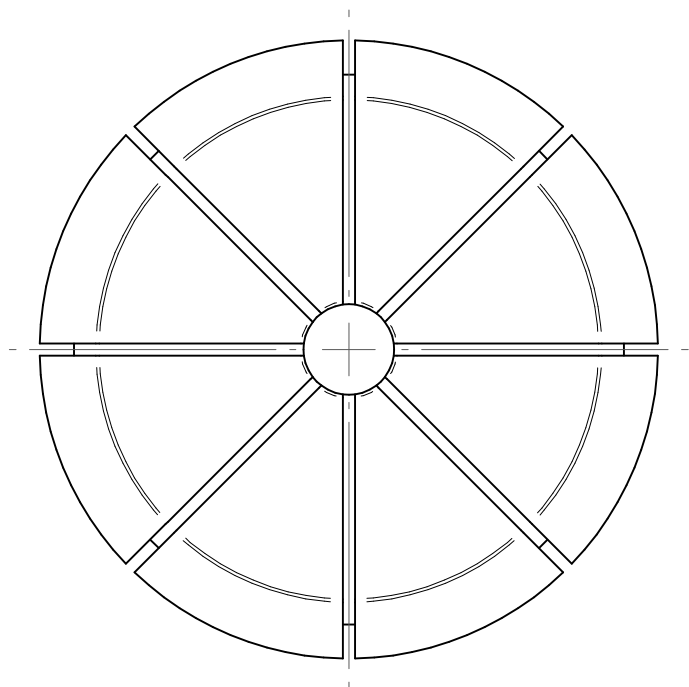

Swiss
Precision
Tools

REGO-FIX®

REGO-FIX AG
Obermattweg 60
4456 Tenniken / Switzerland

Phone +41 61 976 14 66
Fax +41 61 976 14 14
www.rego-fix.com

This is a non-controlled copy. All information given herein is subject to change without notice

The information given herein has been carefully checked and is believed to be correct. REGO-FIX, however, assumes no responsibility or liability for any errors, inaccuracies or omissions that may appear in this drawing

This document is subject to copyright laws. No part of this document may be reproduced or transmitted in any form or any means, electronic or mechanic, for any purpose, without the express written permission of REGO-FIX

Type : ER40_DM
Part No. : 1240xxxxx
Date : 13.08.2014
Scale : 2:1